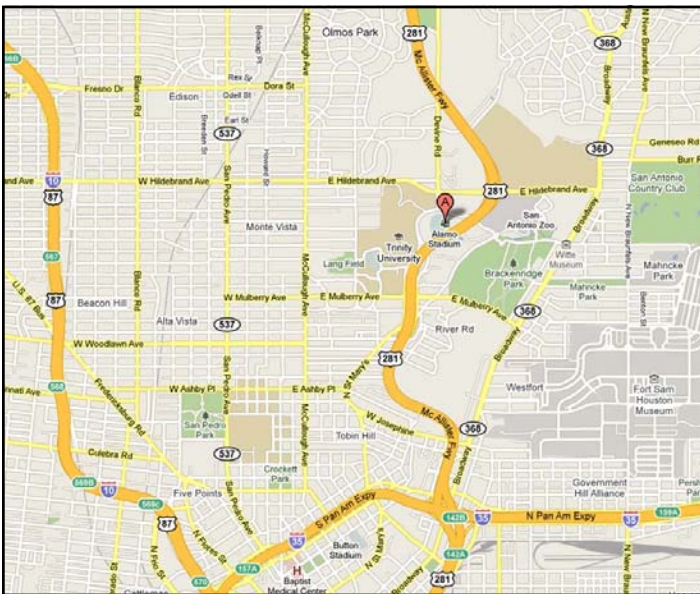

San Antonio All-Star High School Football Game

Player Recognition Banquet Location

The annual banquet for players and their families will be held on **Thursday, May 13th**, beginning with a "Meet & Greet" social reception, sponsored by Chevy of Texas at 6:30 pm, followed by the Player Recognition dinner at 7:30 pm at St. Paul's Community Center (intersection of St Cloud and Donaldson) located on the northwest side of San Antonio. The evening is conducted by a guest master of ceremonies and includes dinner, presentation of game jerseys and introduction of players and coaches.

Guests with confirmed reservations will be seated before any remaining seats will be sold at the banquet.

32nd Annual Game Location - Alamo Stadium

Come see your player in the final game of their high school career. The 2010 game will be on **Saturday, May 15th at 7:30 PM** at Alamo Stadium, 110 Tuleta Drive (West of IH 281 and South of Hilderbrand Ave). Over fifty area high schools will be represented in this year's game.

All tickets purchased at the game are \$10 for ages 6 & over. **NO student discounted prices at the gate or on game day.** Advance tickets are available for \$8 at all Texas HEB stores with Business Centers including Boerne, Bulverde, Floresville, Lytle, New Braunfels, Pleasanton, Seguin and Universal City.

East Team fans will be seated on the east side of the stadium and West Team fans will be on the west side of the stadium.

For more information and additional copies of these maps visit www.ksnusa.org/allstar.htm.