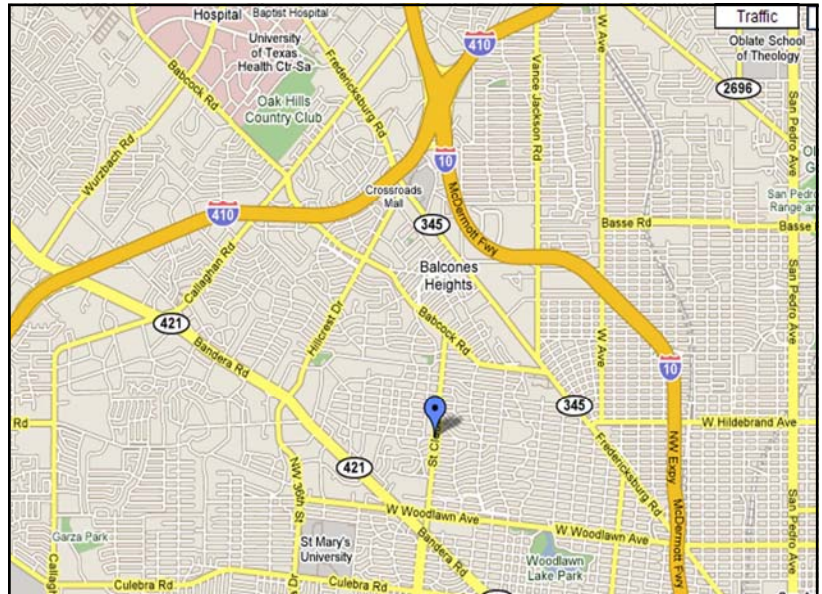

San Antonio All-Star High School Football Game

Player Recognition Banquet Location

The annual banquet for players and their families will be held on **Thursday, May 13th**, beginning with a "Meet & Greet" social reception, sponsored by Chevy of Texas at 6:30 pm, followed by the Player Recognition dinner at 7:30 pm at St. Paul's Community Center (intersection of St Cloud and Donaldson) located on the northwest side of San Antonio. The evening is conducted by a guest master of ceremonies and includes dinner, presentation of game jerseys and introduction of players and coaches.

Guests with confirmed reservations will be seated before any remaining seats will be sold at the banquet.

32nd Annual Game Location - Alamo Stadium

Come see your player in the final game of their high school career. The 2010 game will be on **Saturday, May 15th at 7:30 PM** at Alamo Stadium, 110 Tuleta Drive (West of IH 281 and South of Hilderbrand Ave). Over fifty area high schools will be represented in this year's game.

All tickets purchased at the game are \$10 for ages 6 & over. **NO student discounted prices at the gate or on game day.** Advance tickets are available for \$8 at all Texas HEB stores with Business Centers including Boerne, Bulverde, Floresville, Lytle, New Braunfels, Pleasanton, Seguin and Universal City.

East Team fans will be seated on the east side of the stadium and West Team fans will be on the west side of the stadium.

For more information and additional copies of these maps visit www.ksnusa.org/allstar.htm.